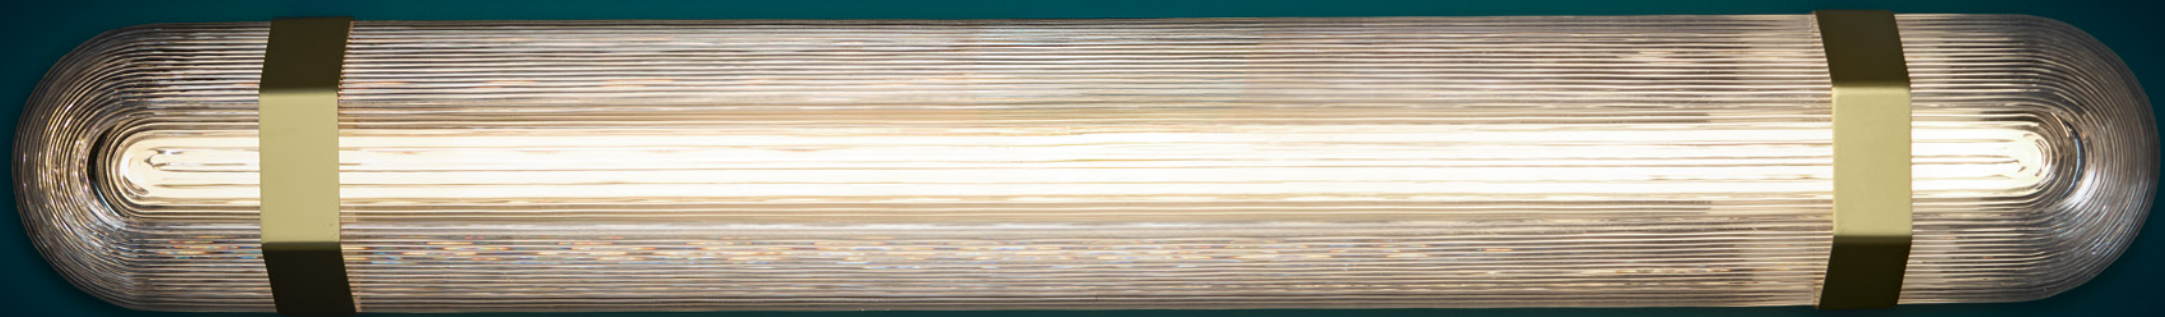

# reverberates

Inspired by the continuous movement of water, River translates the fluidity of a river into a sculptural lighting form. Its surface captures and diffuses light in subtle waves, evoking the rhythm and depth of flowing water. The result is a fixture that feels both dynamic and calm, where light and material echo one another in quiet motion.

# Into the clouds

No added wiring,  
no visual clutter. Aircraft  
cables carry both form  
and power, creating a  
floating effect with up to  
2700 lumens per foot.

# Hello, but better

River Straight with CPE brackets

Set the vibe early on. River brings an eye-catching mix of form and light, adding a playful edge to waiting zones.

# Beyond the surface

Surface-mounted,  
River reveals another side.  
Light moves through its  
transparent body, casting an  
ambient glow onto the wall.