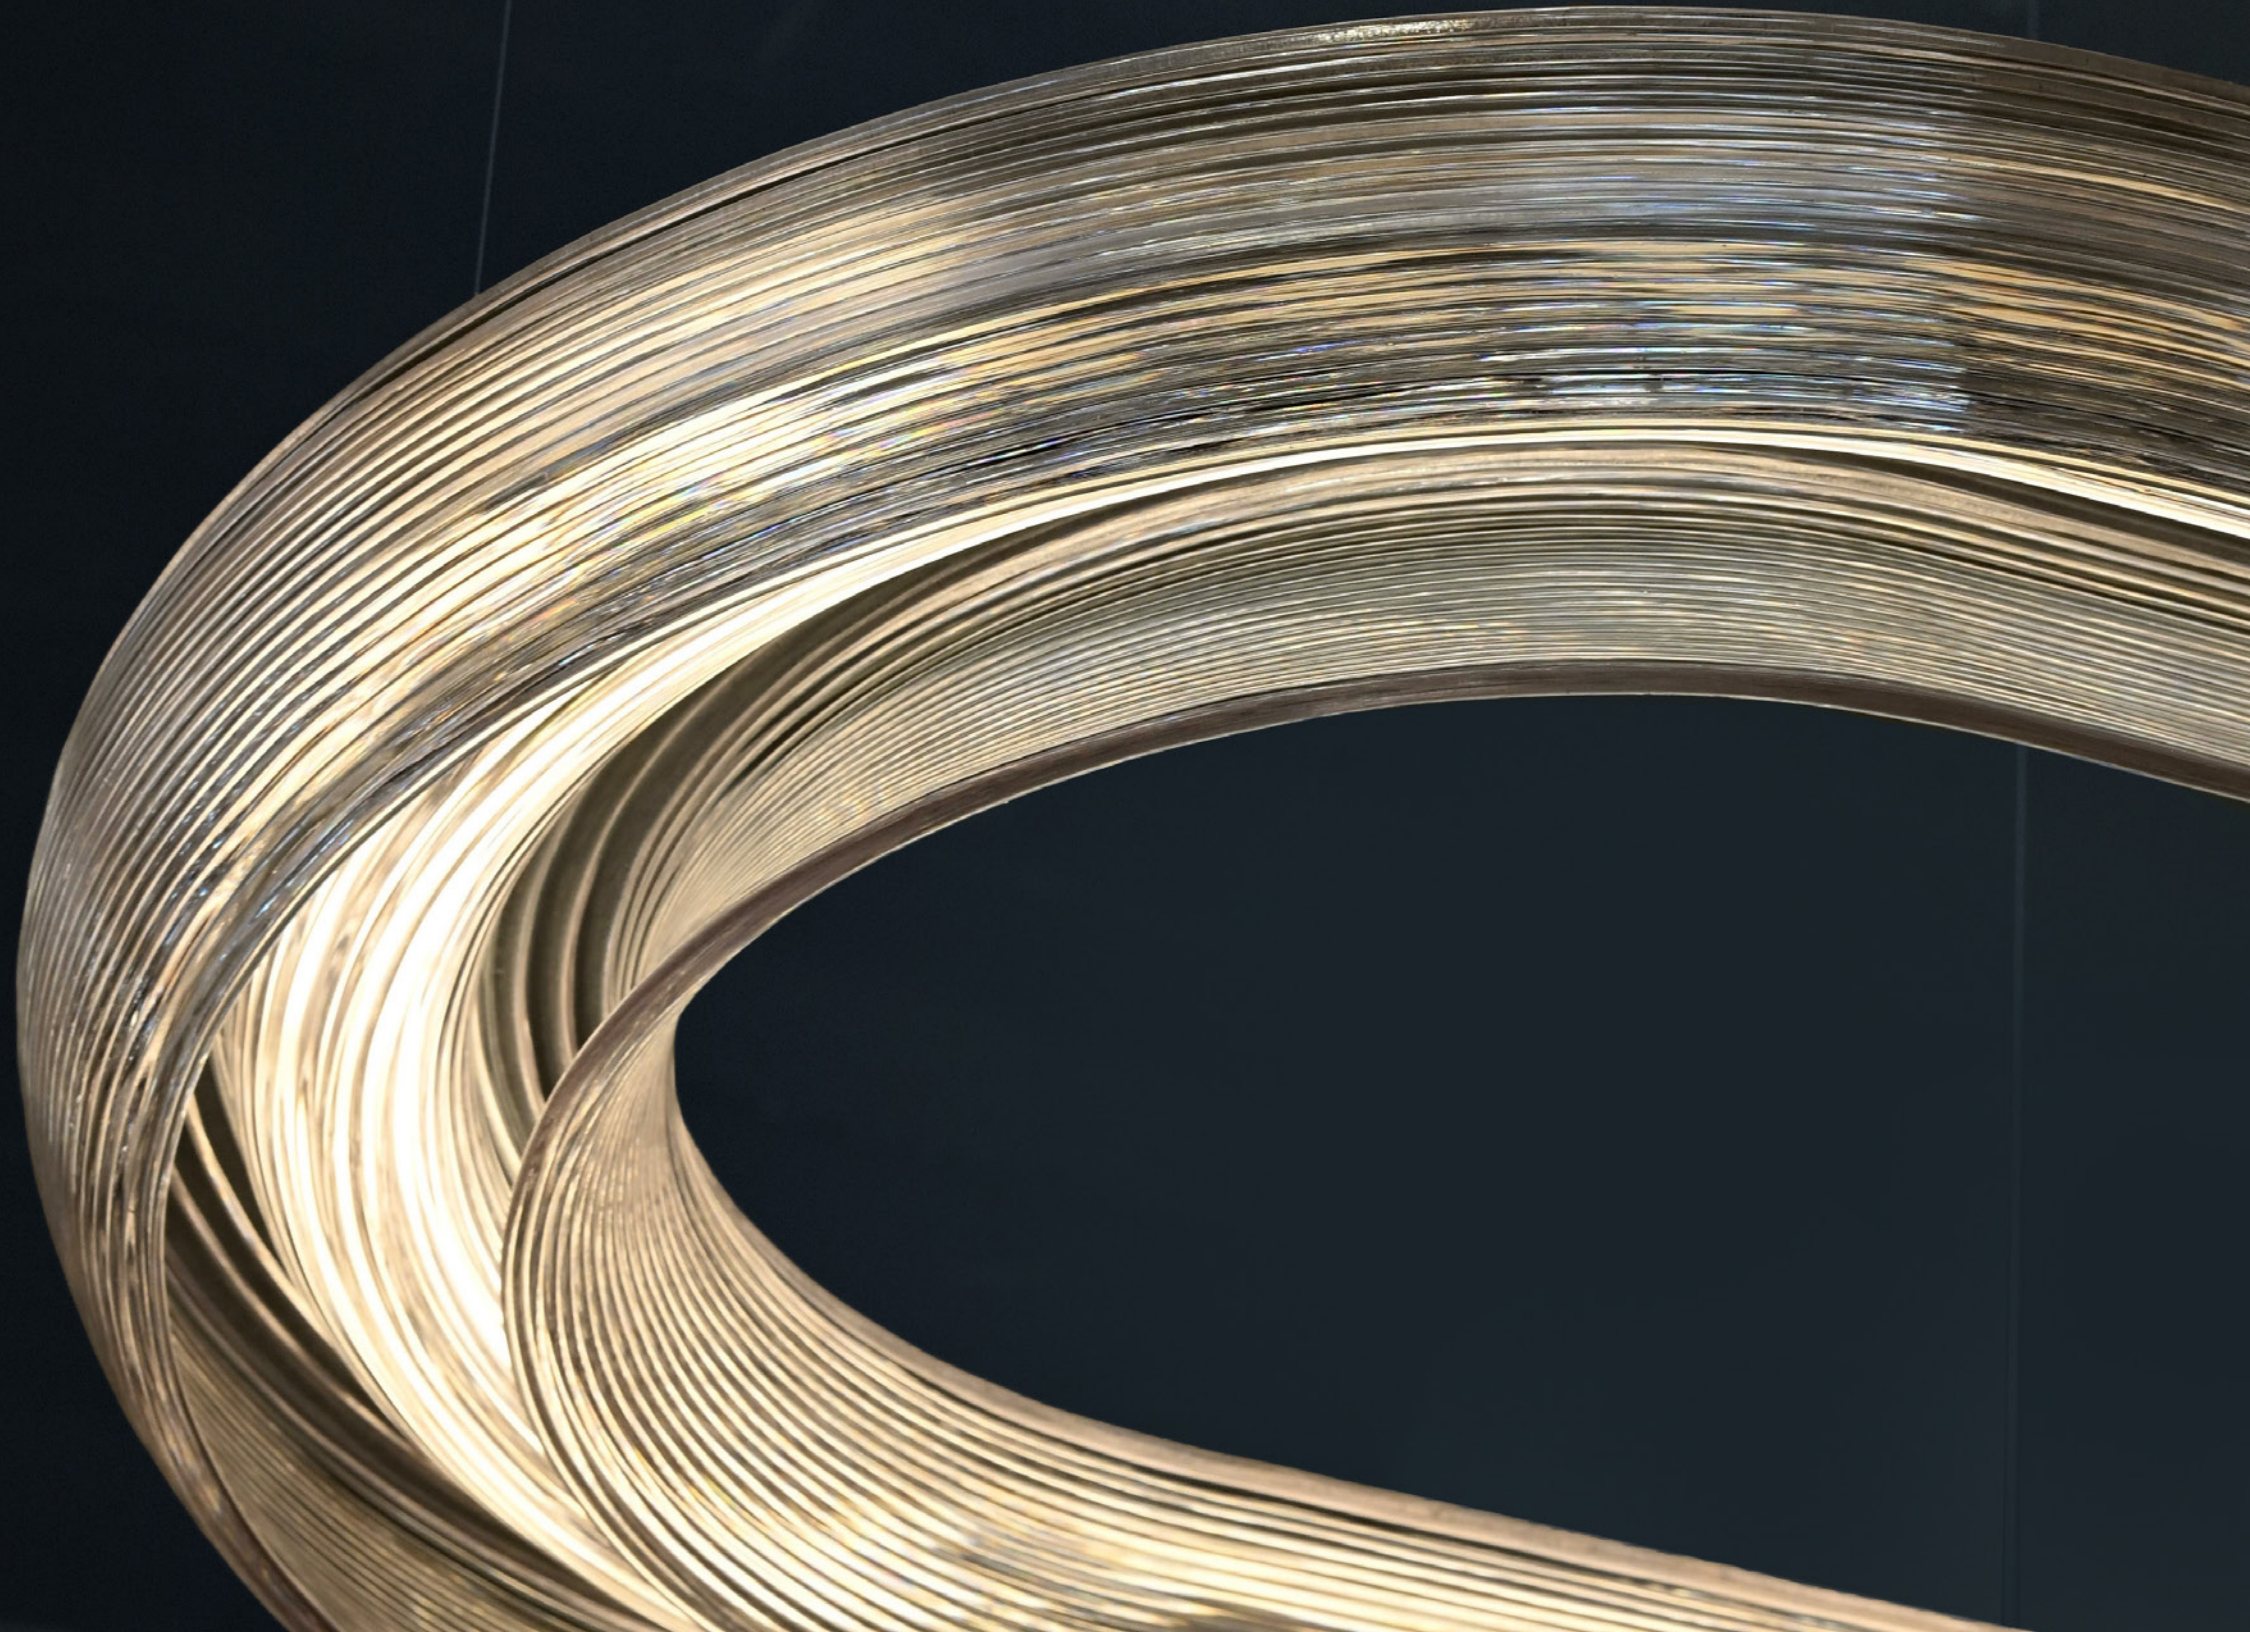

Calmly captivating

Large-scale 3D printing
defines River's signature
cascading ridges.