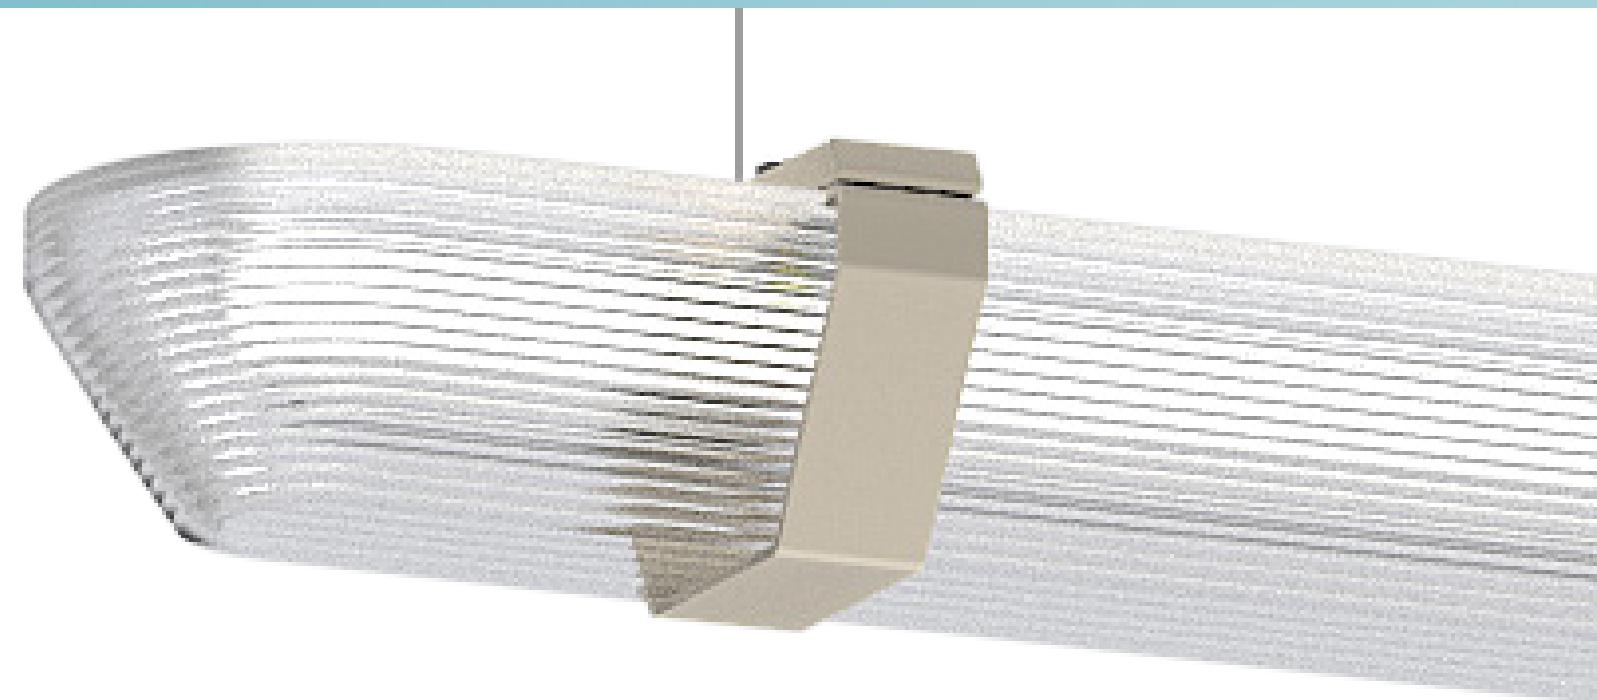

Color in function

The luminaire's metal brackets bring a deliberate hit of color, with 16 possible hues to shape the mood and sharpen the look you're after.