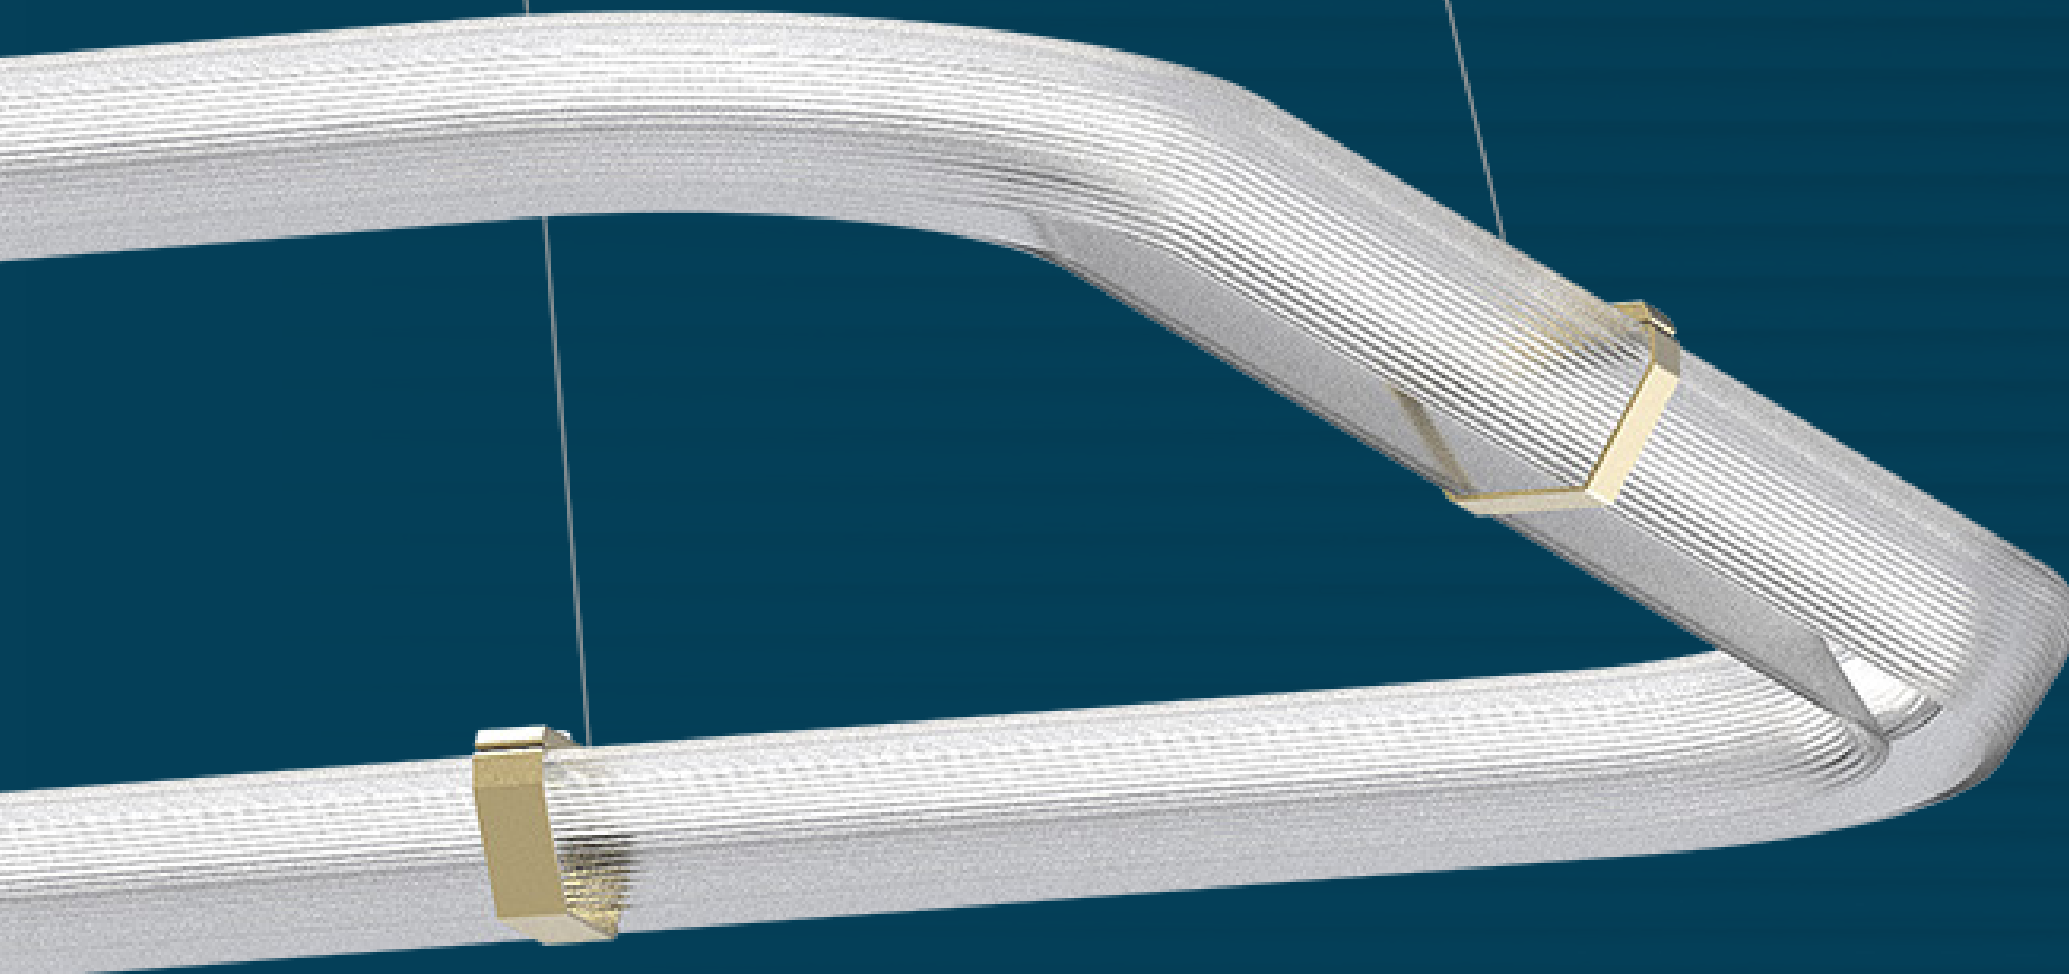

Geometry in motion

Line

32"

52"

Square

36"

56"

72"

Oblong

14"x36"

16"x48"

18"x68"

Ring

36"

50"

72"

Lagoon

45"x60"

Freeform

52"