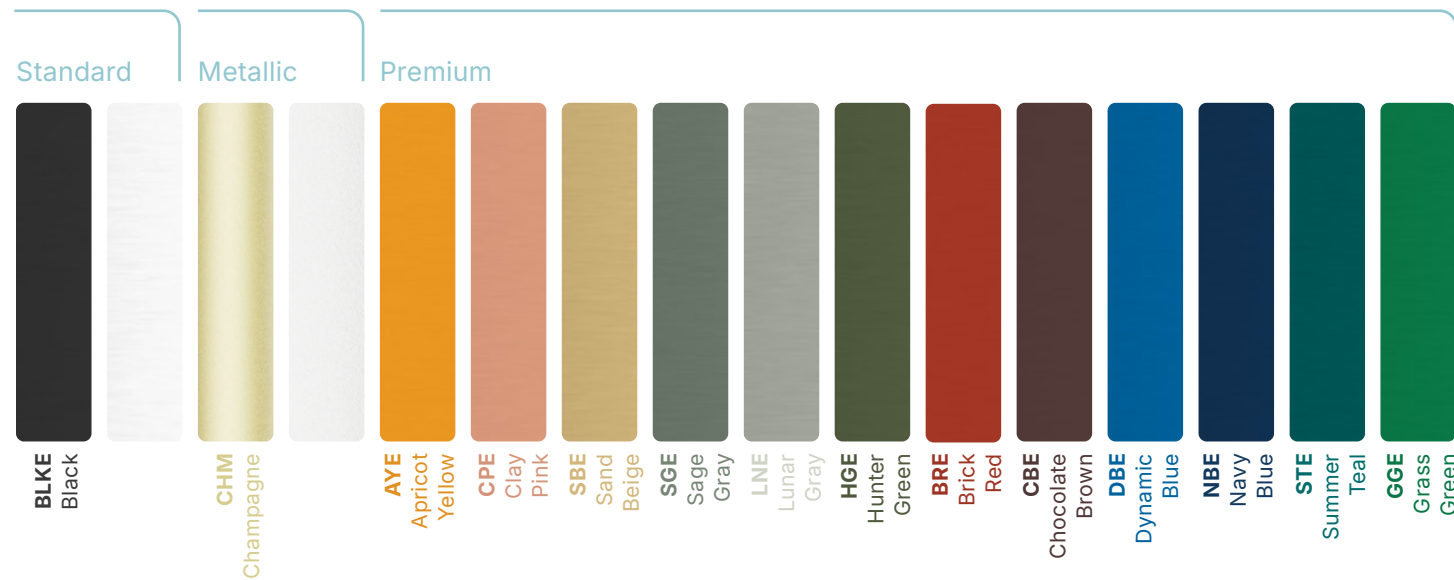

# Into the clouds

No added wiring,  
no visual clutter. Aircraft  
cables carry both form  
and power, creating a  
floating effect with up to  
2700 lumens per foot.

# Hello, but better

River Straight with CPE brackets

Set the vibe early on. River brings an eye-catching mix of form and light, adding a playful edge to waiting zones.

# Beyond the surface

Surface-mounted,  
River reveals another side.  
Light moves through its  
transparent body, casting an  
ambient glow onto the wall.

# Color in function

The luminaire's metal brackets bring a deliberate hit of color, with 16 possible hues to shape the mood and sharpen the look you're after.

RIVER | [RIVER.EUREKALIGHTING.COM](https://river.eurekalighting.com)